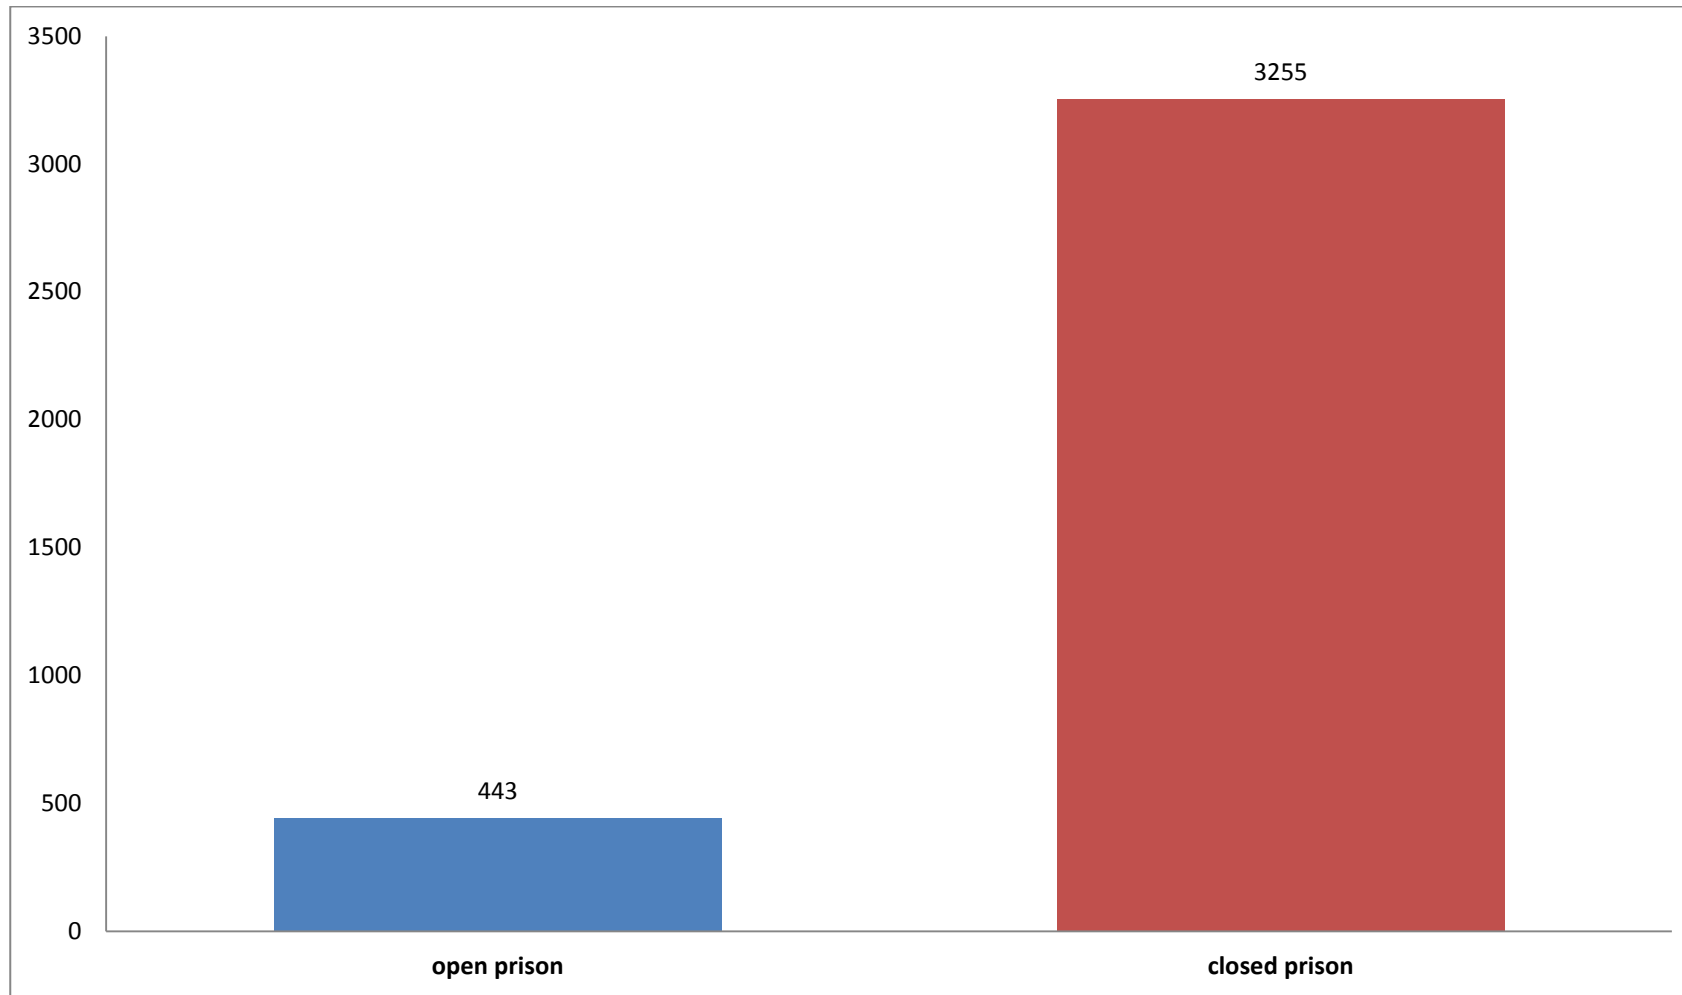

Female inmates in Germany

Inmates

Female inmates (federal states)

Female inmates: housing

Female inmates: Type of prison

Female inmates: Type of prison sentences

Female inmates: Terms of imprisonment

Female prisons in Germany

Prisons with departments for mothers with children:

Female inmates in Rhineland-Palatinate

Inmates in Rhineland-Palatinate

Men

	Closed prisons		Open prisons	
	Capacity of inmates	Actual number of inmates	Capacity of inmates	Actual number of inmates
Diez	517	403	117	79
Frankenthal	424	379	44	44
Koblenz	139	166	44	33
Ludwigshafen	66	55	-	-
Rohrbach	387	391	64	51
Trier	156	151	30	26
Wittlich	446	521	77	51
Zweibrücken	296	313	45	27
Schifferstadt	234	213	-	-
Wittlich-youth	164	154	15	11
Total	2829	2746	436	322

Woman

	Closed prisons		Open prisons	
	Capacity of inmates	Actual number of inmates	Capacity of inmates	Actual number of inmates
Koblenz	9	12	7	3
Rohrbach	64	71	10	6
Zweibrücken	89	100	16	14
Total	162	183	33	23