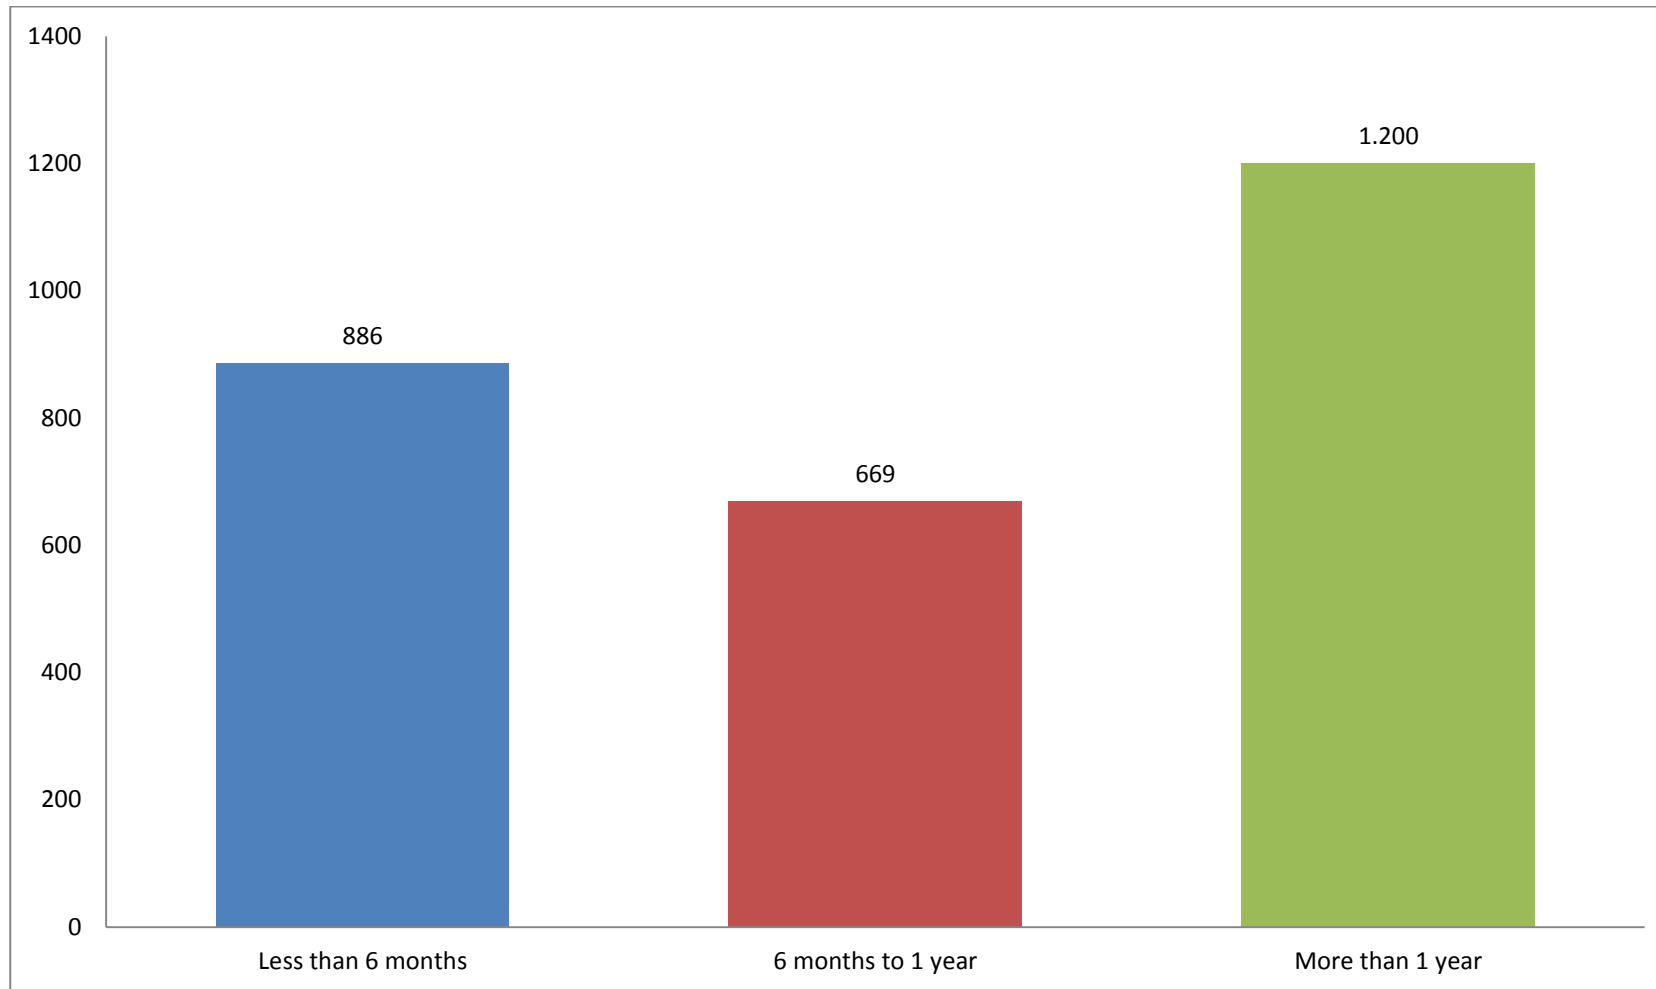

Female inmates in Germany

Inmates

Female inmates (federal states)

Female inmates: housing

Female inmates: Type of prison

Female inmates: Type of prison sentences

Female inmates: Terms of imprisonment

Female prisons in Germany

Prisons with departments for mothers with children:

Female inmates in Rhineland-Palatinate

Inmates in Rhineland-Palatinate

Men

	Closed prisons		Open prisons	
	Capacity of inmates	Actual number of inmates	Capacity of inmates	Actual number of inmates
Diez	517	403	117	79
Frankenthal	424	379	44	44
Koblenz	139	166	44	33
Ludwigshafen	66	55	-	-
Rohrbach	387	391	64	51
Trier	156	151	30	26
Wittlich	446	521	77	51
Zweibrücken	296	313	45	27
Schifferstadt	234	213	-	-
Wittlich-youth	164	154	15	11
Total	2829	2746	436	322

Woman

	Closed prisons		Open prisons	
	Capacity of inmates	Actual number of inmates	Capacity of inmates	Actual number of inmates
Koblenz	9	12	7	3
Rohrbach	64	71	10	6
Zweibrücken	89	100	16	14
Total	162	183	33	23