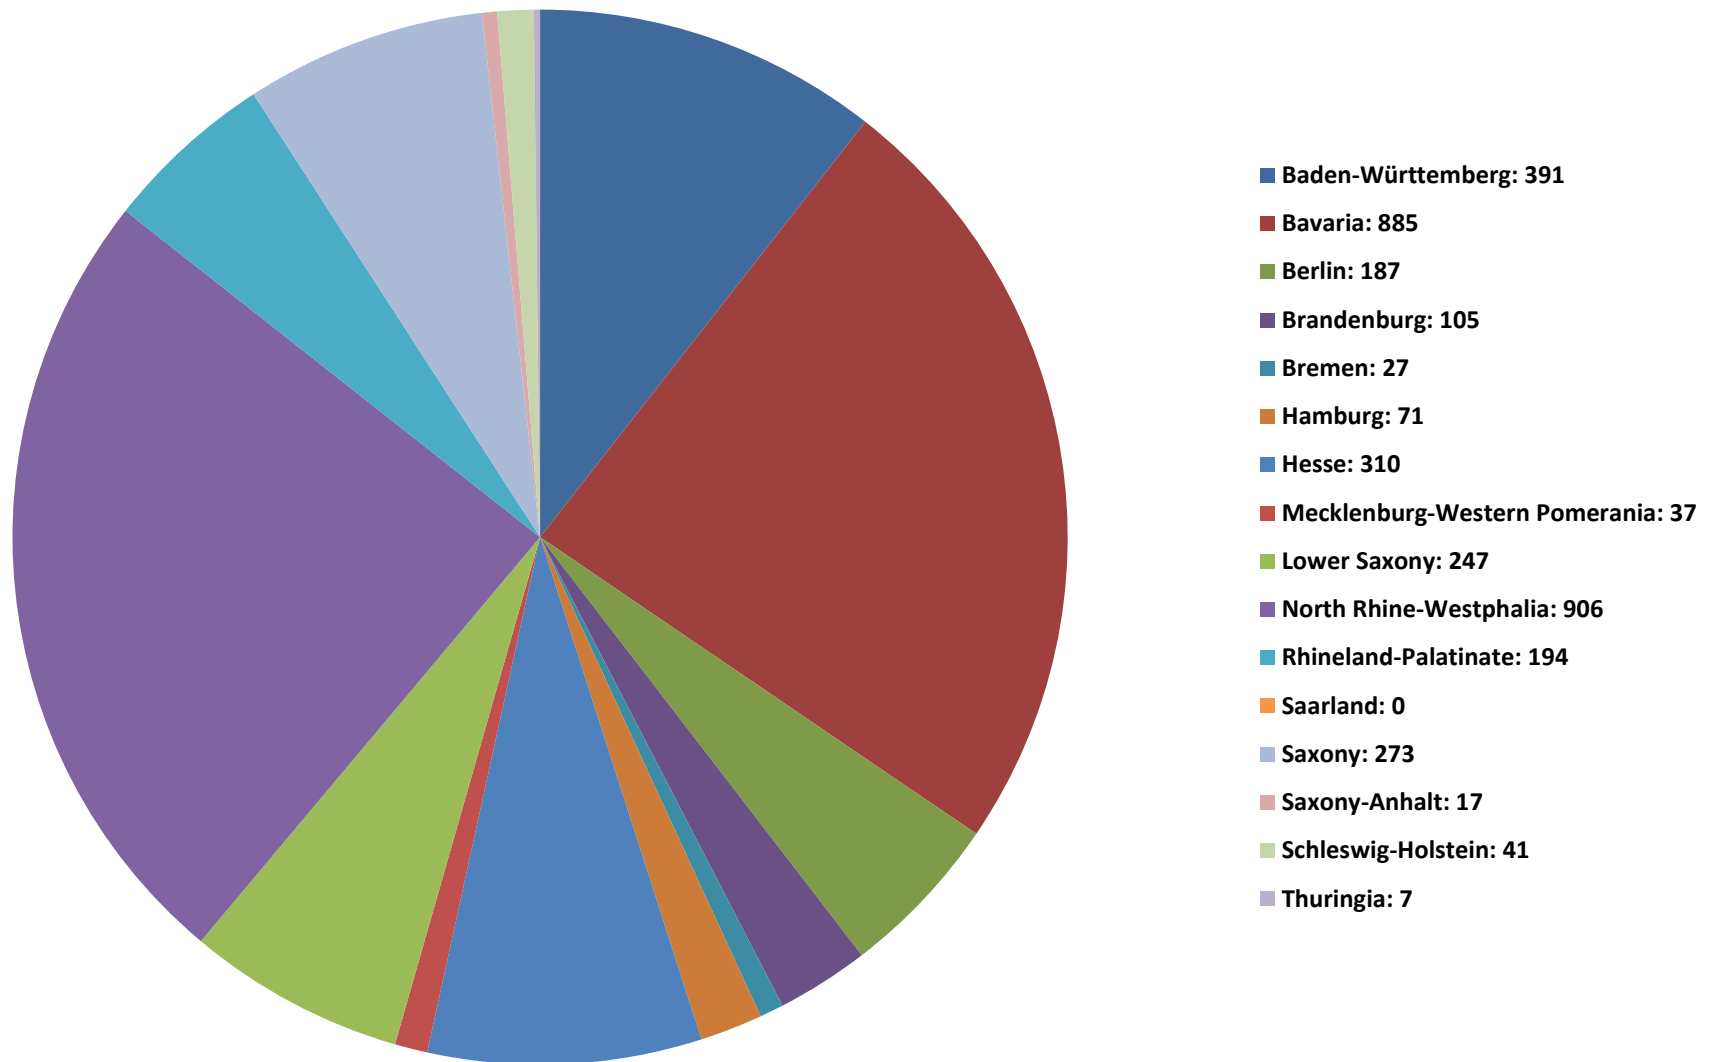

Female inmates in Germany

Inmates

Female inmates (federal states)

Female inmates: housing

Female inmates: Type of prison

Female inmates: Type of prison sentences

Female inmates: Terms of imprisonment

Female prisons in Germany

Prisons with departments for mothers with children:

Female inmates in Rhineland-Palatinate

Inmates in Rhineland-Palatinate

Men

	Closed prisons		Open prisons	
	Capacity of inmates	Actual number of inmates	Capacity of inmates	Actual number of inmates
Diez	517	403	117	79
Frankenthal	424	379	44	44
Koblenz	139	166	44	33
Ludwigshafen	66	55	-	-
Rohrbach	387	391	64	51
Trier	156	151	30	26
Wittlich	446	521	77	51
Zweibrücken	296	313	45	27
Schifferstadt	234	213	-	-
Wittlich-youth	164	154	15	11
Total	2829	2746	436	322

Woman

	Closed prisons		Open prisons	
	Capacity of inmates	Actual number of inmates	Capacity of inmates	Actual number of inmates
Koblenz	9	12	7	3
Rohrbach	64	71	10	6
Zweibrücken	89	100	16	14
Total	162	183	33	23