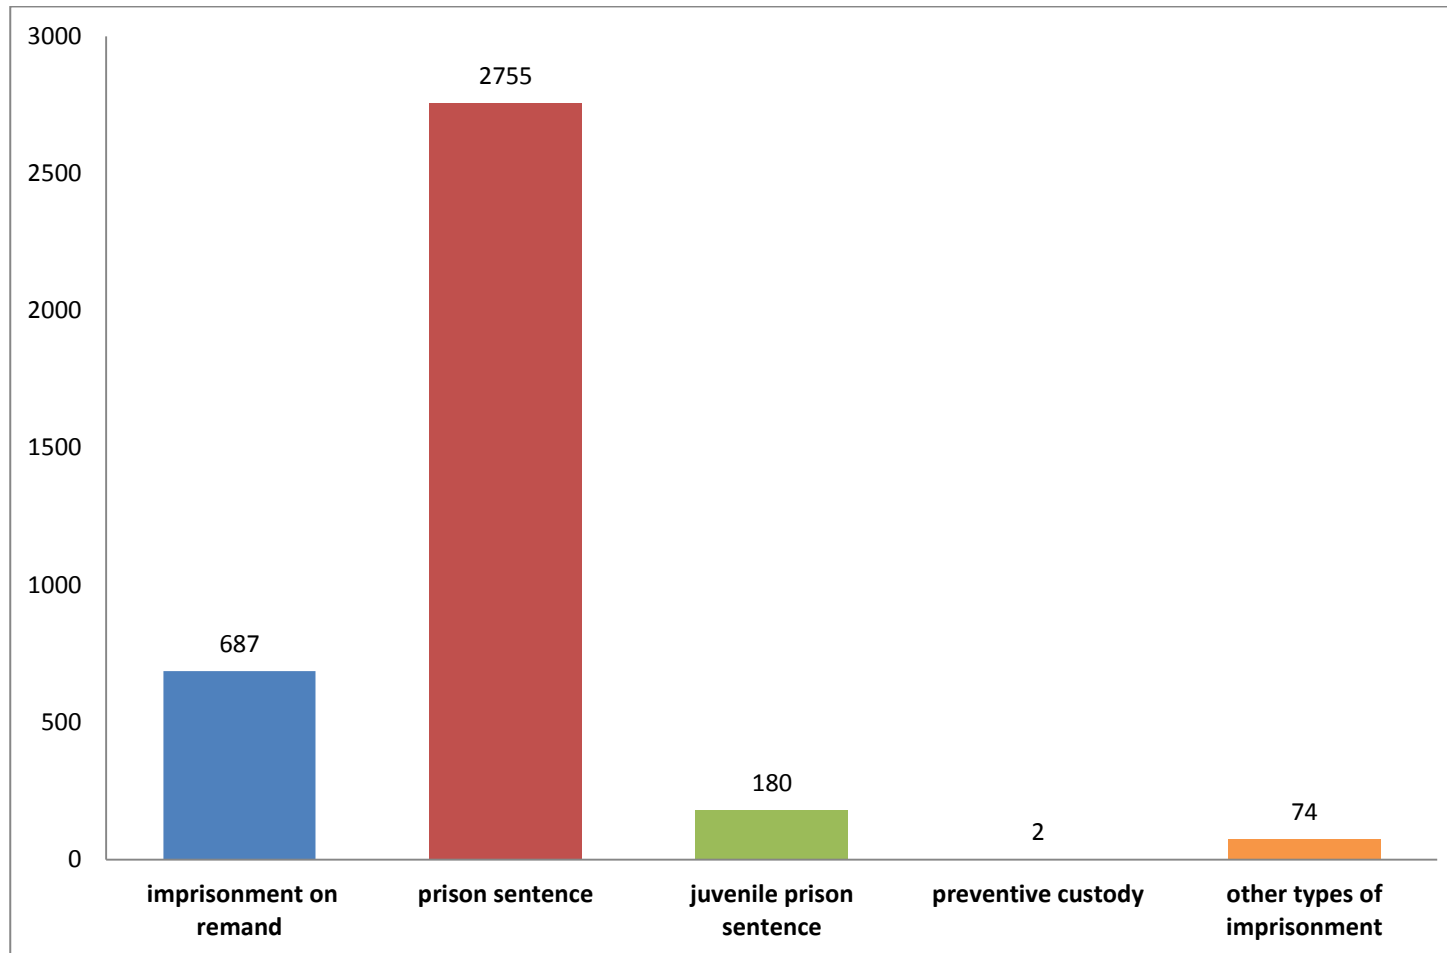

Female inmates in Germany

Inmates

Female inmates (federal states)

Female inmates: housing

Female inmates: Type of prison

Female inmates: Type of prison sentences

Female inmates: Terms of imprisonment

Female prisons in Germany

Prisons with departments for mothers with children:

Female inmates in Rhineland-Palatinate

Inmates in Rhineland-Palatinate

Men

	Closed prisons		Open prisons	
	Capacity of inmates	Actual number of inmates	Capacity of inmates	Actual number of inmates
Diez	517	403	117	79
Frankenthal	424	379	44	44
Koblenz	139	166	44	33
Ludwigshafen	66	55	-	-
Rohrbach	387	391	64	51
Trier	156	151	30	26
Wittlich	446	521	77	51
Zweibrücken	296	313	45	27
Schifferstadt	234	213	-	-
Wittlich-youth	164	154	15	11
Total	2829	2746	436	322

Woman

	Closed prisons		Open prisons	
	Capacity of inmates	Actual number of inmates	Capacity of inmates	Actual number of inmates
Koblenz	9	12	7	3
Rohrbach	64	71	10	6
Zweibrücken	89	100	16	14
Total	162	183	33	23