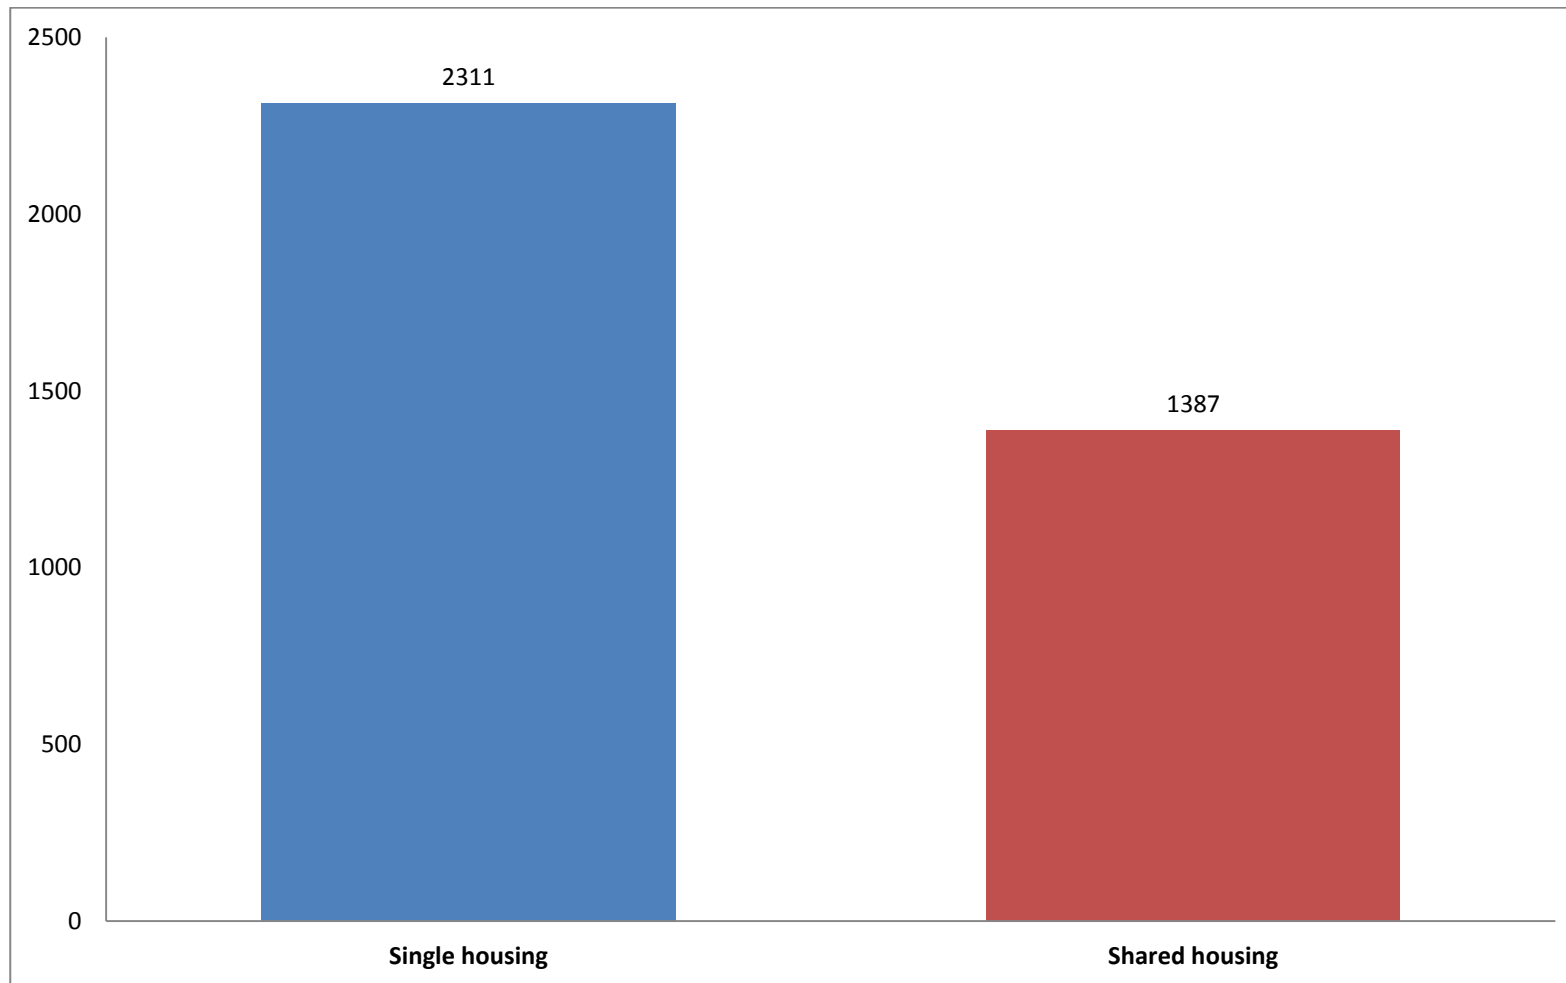

Female inmates in Germany

Inmates

Female inmates (federal states)

Female inmates: housing

Female inmates: Type of prison

Female inmates: Type of prison sentences

Female inmates: Terms of imprisonment

Female prisons in Germany

Prisons with departments for mothers with children:

Female inmates in Rhineland-Palatinate

Inmates in Rhineland-Palatinate

Men

	Closed prisons		Open prisons	
	Capacity of inmates	Actual number of inmates	Capacity of inmates	Actual number of inmates
Diez	517	403	117	79
Frankenthal	424	379	44	44
Koblenz	139	166	44	33
Ludwigshafen	66	55	-	-
Rohrbach	387	391	64	51
Trier	156	151	30	26
Wittlich	446	521	77	51
Zweibrücken	296	313	45	27
Schifferstadt	234	213	-	-
Wittlich-youth	164	154	15	11
Total	2829	2746	436	322

Woman

	Closed prisons		Open prisons	
	Capacity of inmates	Actual number of inmates	Capacity of inmates	Actual number of inmates
Koblenz	9	12	7	3
Rohrbach	64	71	10	6
Zweibrücken	89	100	16	14
Total	162	183	33	23