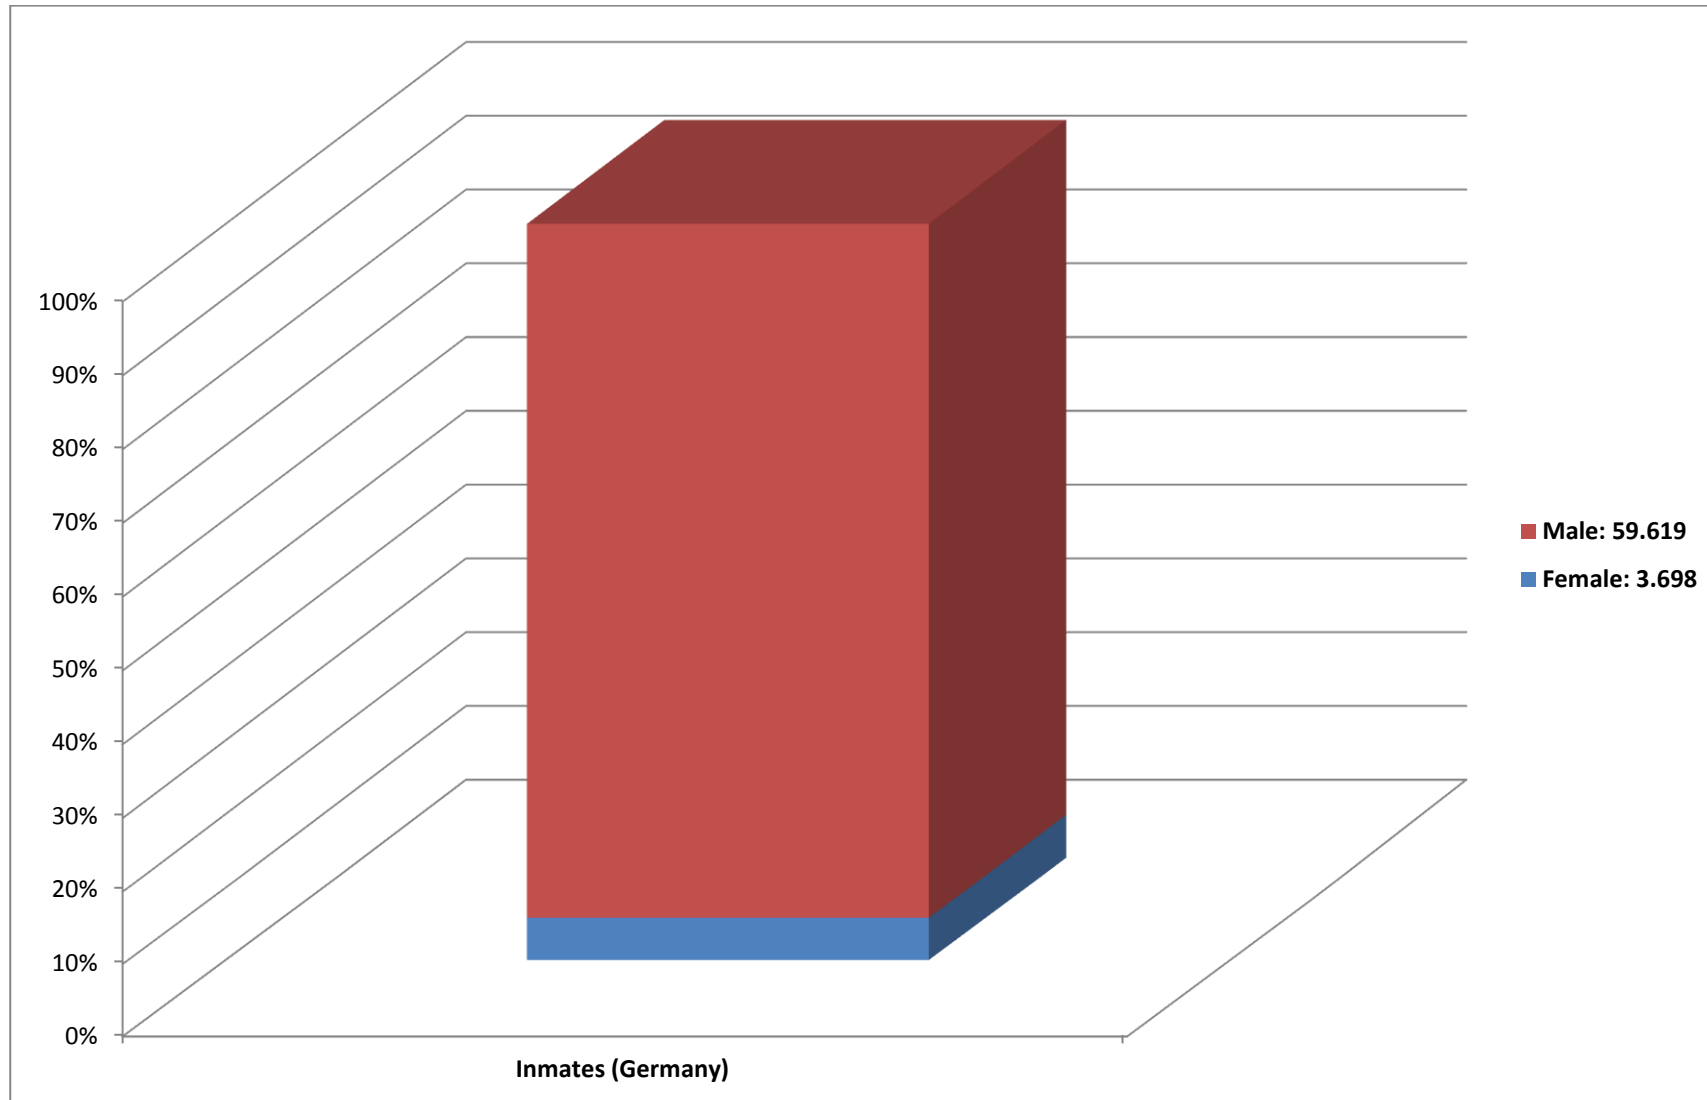

Female inmates in Germany

Inmates

Female inmates (federal states)

Female inmates: housing

Female inmates: Type of prison

Female inmates: Type of prison sentences

Female inmates: Terms of imprisonment

Female prisons in Germany

Prisons with departments for mothers with children:

Female inmates in Rhineland-Palatinate

Inmates in Rhineland-Palatinate

Men

	Closed prisons		Open prisons	
	Capacity of inmates	Actual number of inmates	Capacity of inmates	Actual number of inmates
Diez	517	403	117	79
Frankenthal	424	379	44	44
Koblenz	139	166	44	33
Ludwigshafen	66	55	-	-
Rohrbach	387	391	64	51
Trier	156	151	30	26
Wittlich	446	521	77	51
Zweibrücken	296	313	45	27
Schifferstadt	234	213	-	-
Wittlich-youth	164	154	15	11
Total	2829	2746	436	322

Woman

	Closed prisons		Open prisons	
	Capacity of inmates	Actual number of inmates	Capacity of inmates	Actual number of inmates
Koblenz	9	12	7	3
Rohrbach	64	71	10	6
Zweibrücken	89	100	16	14
Total	162	183	33	23