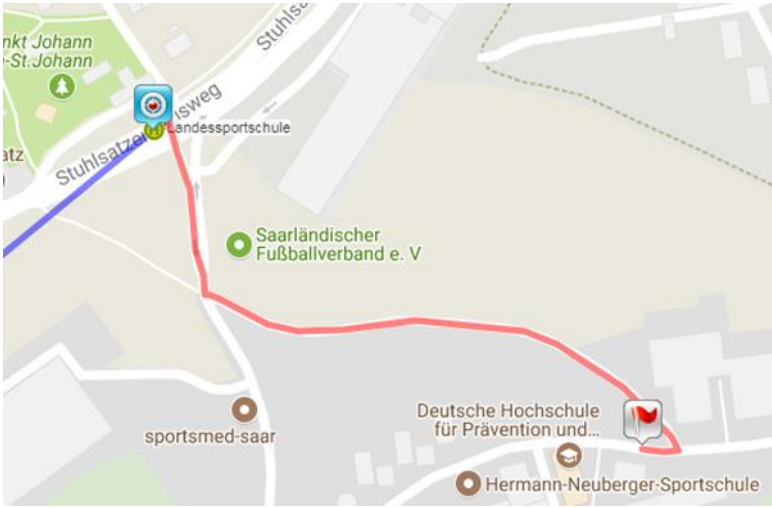

### Information to get from **airport SAARBRÜCKEN** to residence

You will arrive at the **Airport Saarbrücken**. To get to your **residence the Hermann-Neuberger Schule** in Saarbrücken you can either get a:

#### Bus

From the Airport, you have to take the bus no. R10 to Saarbrücken Hauptbahnhof (central station), Platform B. From the central station take the bus no. 102 to Universität Busterminal, Platform D. This bus passes just in front of the Landessportschule Saarbrücken. You will arrive your residence Hermann Neuberger Schule, only a 5 minute walk away.

1. From airport to the central station  
Bus R10 Platform B

2. From central station to the Landessportschule  
Bus 124, Platform D

3. From busstation Landessportschule to Hermann-Neuberger-Schule

102

**Altenkessel Talstraße - Burbacher Markt - Hauptbahnhof - Rathaus - Universität - Dudweiler Dudoplatz**