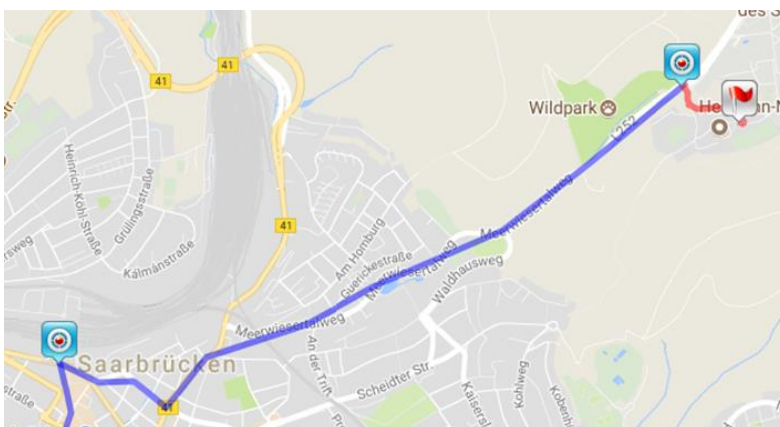

## ... you land at airport Saarbrücken?

### Information to get from **airport SAARBRÜCKEN** to residence

You will arrive at the **Airport Saarbrücken**. To get to your **residence the Hermann-Neuberger Schule** in Saarbrücken you can either get a:

#### Bus

From the Airport, you have to take the bus no. R10 to Saarbrücken Hauptbahnhof (central station), Platform B. From the central station take the bus no. 102 to Universität Busterminal, Platform D. This bus passes just in front of the Landessportschule Saarbrücken. You will arrive your residence Hermann Neuberger Schule, only a 5 minute walk away.

1. From airport to the central station  
Bus R10 Platform B

2. From central station to the Landessportschule  
Bus 124, Platform D

3. From busstation Landessportschule to Hermann-Neuberger-Schule

102

**Altenkessel Talstraße - Burbacher Markt - Hauptbahnhof - Rathaus - Universität - Dudweiler Dudoplatz**