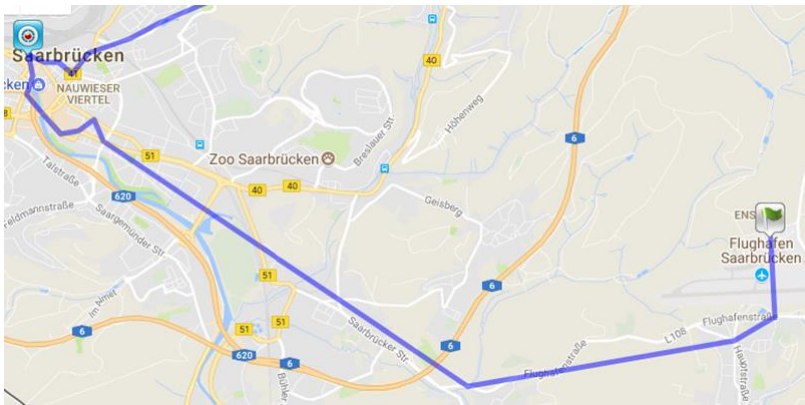

#### *Place where to stay*

Residence Hermann-Neuberger Schule

Hermann-Neuberger-Sportschule 4

66123 Saarbrücken

Tel +49 681 3879 494

Website: <https://www.lsvs.de>

## ... you land at airport Saarbrücken?

### Information to get from **airport SAARBRÜCKEN** to residence

You will arrive at the **Airport Saarbrücken**. To get to your **residence the Hermann-Neuberger Schule** in Saarbrücken you can either get a:

#### Bus

From the Airport, you have to take the bus no. R10 to Saarbrücken Hauptbahnhof (central station), Platform B. From the central station take the bus no. 102 to Universität Busterminal, Platform D. This bus passes just in front of the Landessportschule Saarbrücken. You will arrive your residence Hermann Neuberger Schule, only a 5 minute walk away.