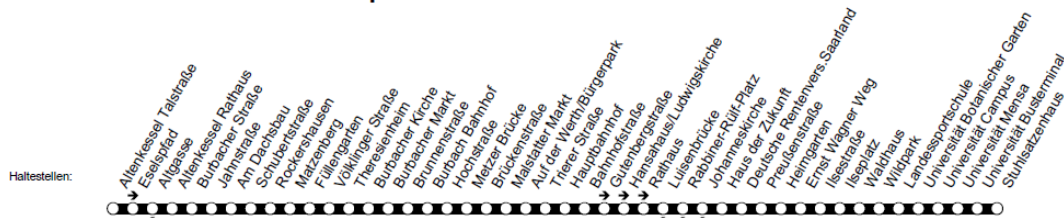

### Information to get from **airport SAARBRÜCKEN** to residence

You will arrive at the **Airport Saarbrücken**. To get to your **residence the Hermann-Neuberger Schule** in Saarbrücken you can either get a:

1. From airport to the central station  
Bus R10 Platform B

2. From central station to the Landessportschule  
Bus 124, Platform D

3. From busstation Landessportschule to Hermann-Neuberger-Schule

102

**Altenkessel Talstraße - Burbacher Markt - Hauptbahnhof - Rathaus - Universität - Dudweiler Dudoplatz**