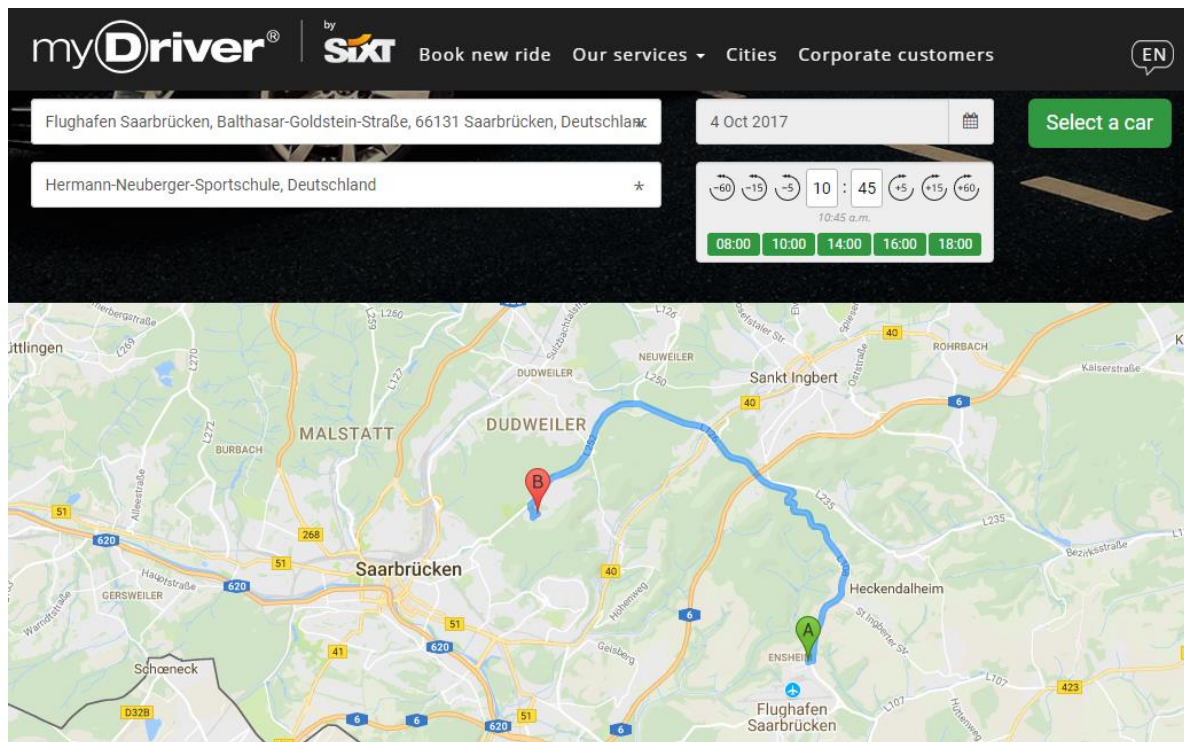

Here the link to check the best way to travel from the Saarbrücken Center station to the residence:

<http://www.saarfahrplan.de/cgi-bin/query.exe/en?L=public&>

Shuttle Service: myDriver

myDriver is a private transfer service which provides a personal, chauffeured airport shuttle to and from the Saarbrücken Airport (SCN), city centre, hotels or events in the city. With myDriver there's no need to worry about obtaining the local currency upon arrival or having the correct cash for your airport transfer since all of our payments are handled electronically. Book in advance via their easy-to-use smartphone app or on their website to ensure your journey from air to road is as seamless as possible. Simply enter your desired pickup location and final destination and they will handle the rest. Once booked, you'll receive a confirmation email along with your driver's details. myDriver offers affordable airport transfers with fixed costs.

Website: <https://www.mydriver.com/en>

Taxi

A non-committal taxi price can be determined in advance under **+49 681 33033**. A regular taxi normally accommodates four persons, however the number of suitcases being carried must also be taken into consideration with regard to the space required in the vehicle.

Website & App: